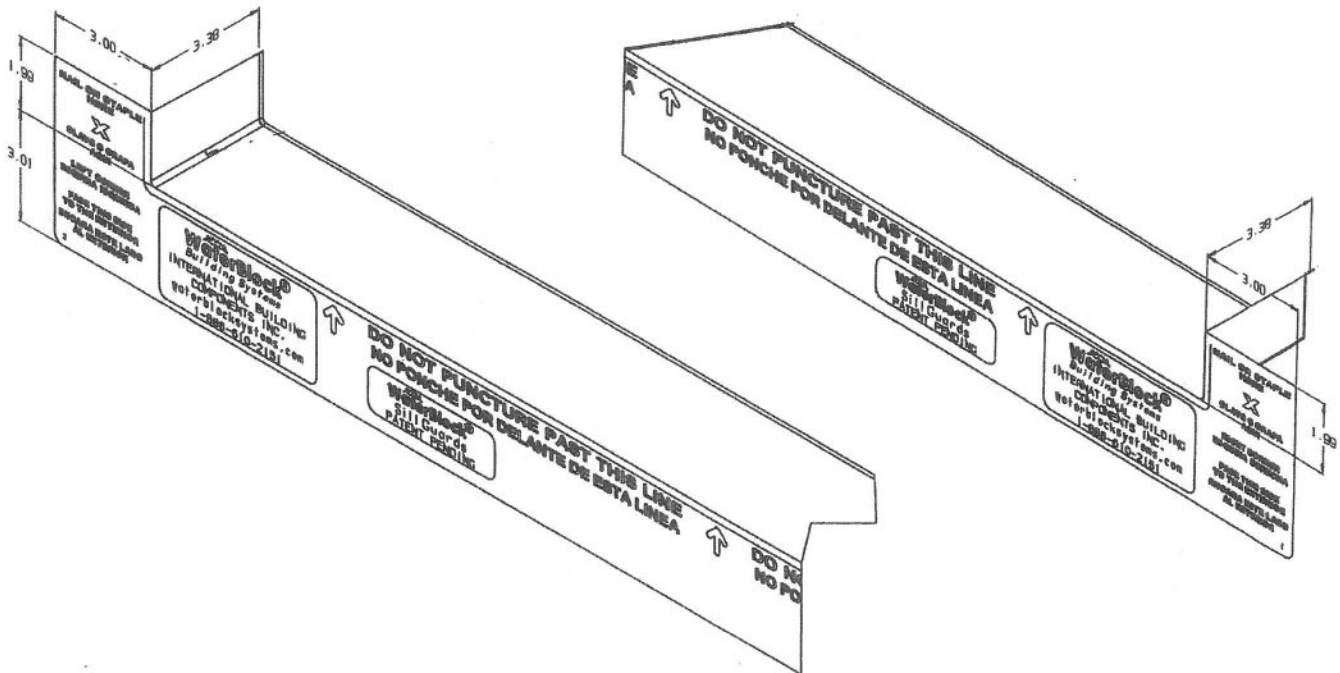

WaterBlock®

Sill Guards

WaterBlock Sill Guards were designed to provide simple, easy to install, window and door sill protection systems.

WaterBlock Sill Guards can provide you with a Basic Sill Protection (BSP) or maybe combined with other WaterBlock components to create a Complete Sill Pan Protection System (CSPPS).

Sizes;

Left Sill Guard 30.5 inches, Right Sill Guard 30.5 inches

25 Sets per box / 48 boxes per pallet / 1200 sets per pallet

Two Sill Guards can protect a 60 inch Rough opening with one splice. For large openings cut desired lengths from other Sill Guards and add a sections.